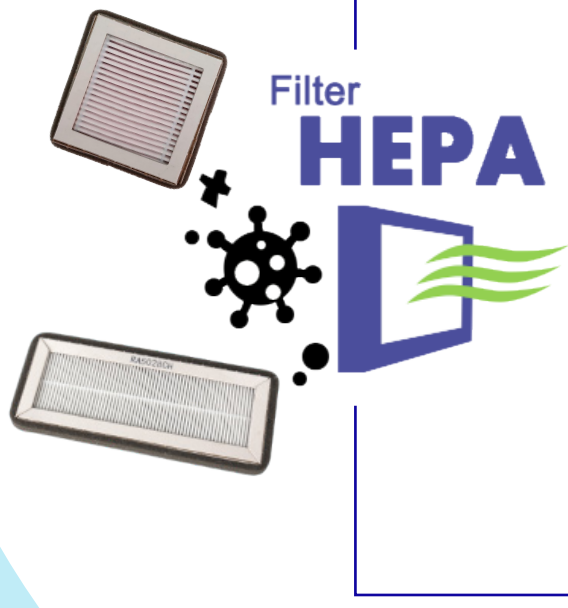

AA93000
White vitrified

AA94000
White vitrified

IBERO HAND DRYER

· High quality vitrified steel, push button or optical sensor, automatic stop.

AA18000
Inox Bright

AA18500
Inox Satin

AVE HIGH PERFORMANCE HAND DRYER

· High speed (400Km/h), Optical sensor
With HEPA filter.

AA19000
White

AA19600
Black

AA19300
Silver

AA19600-MT
Matte Black

AVE HIGH PERFORMANCE HAND DRYER

· High speed (400Km/h), Optical sensor
With HEPA filter.

AA56000
White

AA56600
Black

AA56600-MT
Matte Black

AA56300
Silver

AA58000
Inox Bright

AA57000
Inox Satin

POWER + HIGH PERFORMANCE HAND DRYER

· High speed (505Km/h), Optical sensor, with HEPA filter, for tight spaces.

AA24050
White

AA24650
Black

AA24550
Silver

AA24950
Graphite

AA24150B
Inox Bright

AA24150S
Inox Satin

JET SMART HAND DRYER HIGH PERFORMANCE

- Antibacterial ABS injected with silver ions, water collection tray 0.5 L capacity, hot air 540 km/h speed, HEPA filter, sensors, informative luminous display, energy saving, automatic disconnection of heating element when room temperature >25°.